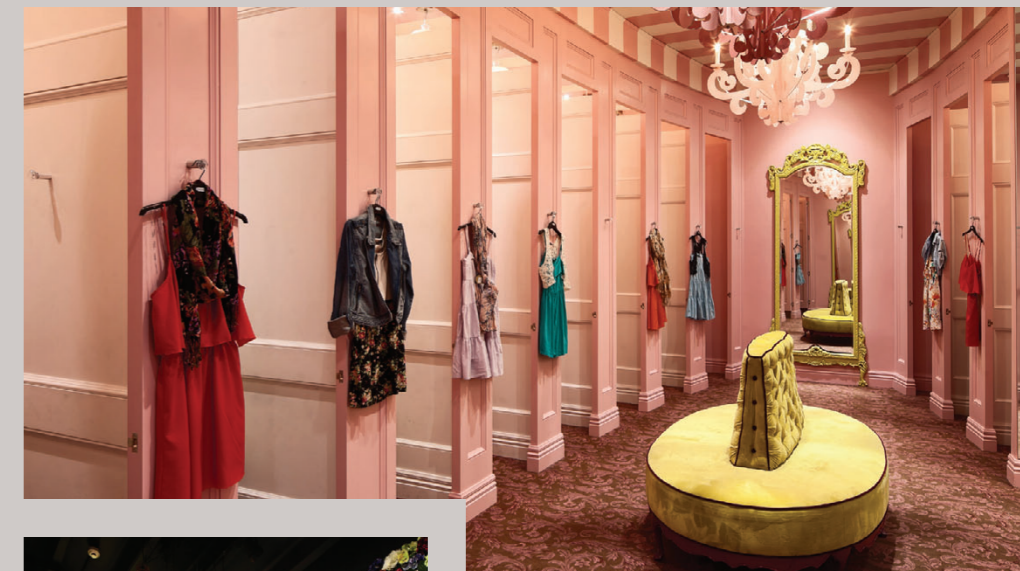

Resene Whiteout