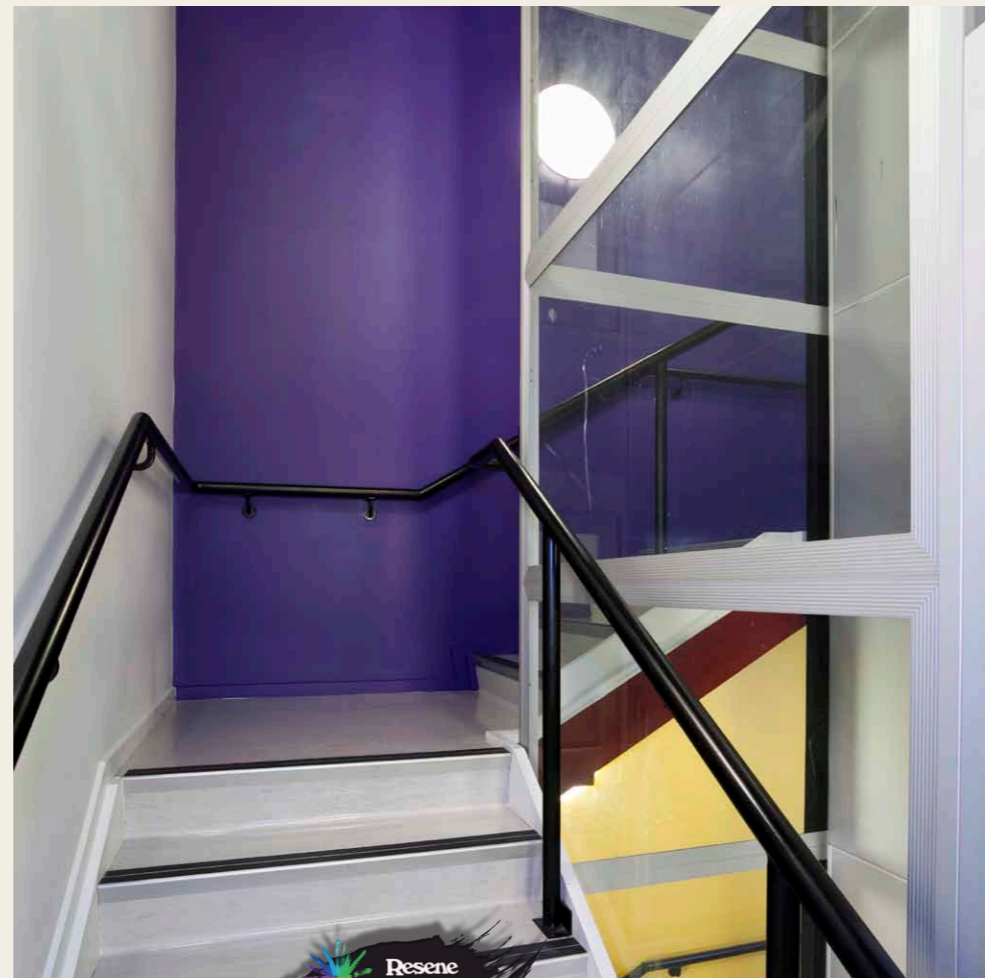

Annex @ 49
Design/Building Offices

When designing the Annex our Yellowfox team knew we wanted to create an innovative working environment, a bustling hub of activity full of colour and pattern. A mixture of vibrant paints (including a write-on strip), wallpaper textures, mirrored tiles, varia panels, bright carpet tiles, curtain chain and white accents created the overall dynamic design space.

This commercial setting is home to boutique businesses, all within the design/building industry, making it the perfect site for fun new products.

The Resene The Range 2011/12 offered an impressive array of colours to choose from. After narrowing the selection down we came up with a palette of Resene Spotlight, Resene Koru, Resene Rock N Roll and Resene Pukeko. These colours were balanced by a crisp Resene Eighth Thorndon Cream. Resene Write-On Wall Paint was also utilised by running Resene Spotlight strips topcoated in

Resene Write-on Wall Paint along two walls that eight offices occupy, creating whiteboards for each office.

Wallpaper was also an important element that made areas come alive. Resene Walltrends 25139 enhanced the long entry corridor and was accented by a Resene Rock N Roll door at the end. The padded looking Skin SK73403 ran the length of the waiting area to create a comfortable cosy environment and the Neo N943870 added a touch of character and fun to a once dreary toilet area.