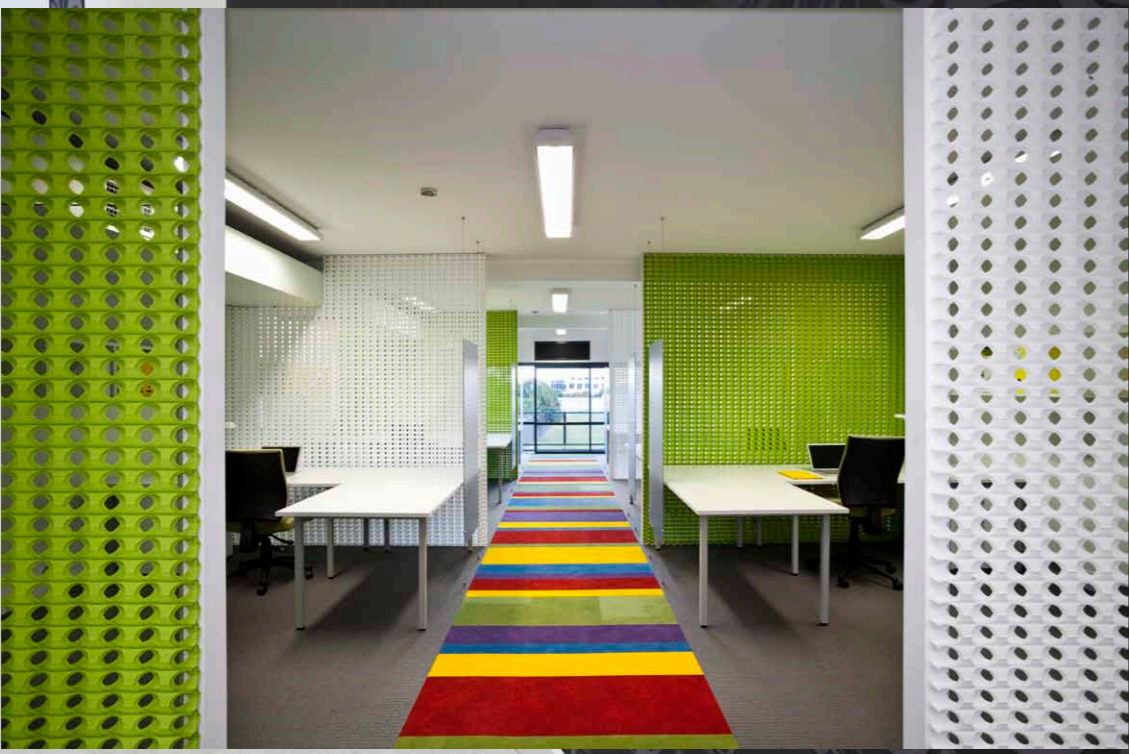

Resene Eighth Thorndon Cream

Building Contractor: Certified Renovations
Interior Designer: Yellowfox
www.yellowfox.co.nz
Painting Contractor: Excelsior Decorations Ltd
Photographer: Jamie Cobeldick
Other Key Contributors: iCandi, CDM, Beejay Flooring, Tile Warehouse, Ontera, Bestwood, Metro Glass, Superlux, Chaincraft, Hettich

Colours Used: Resene Blast Grey 2, Resene Eighth Thorndon Cream, Resene Koru, Resene Pukeko, Resene Rock N Roll, Resene Spotlight
Products Used: Resene Enamacryl Metallic, Resene Lustacryl, Resene SpaceCote Flat, Resene SpaceCote Low Sheen, Resene Zylone Sheen, Resene Write-on Wall Paint, Wallpaper from Resene – Walltrends 25139, Neo N943870 and Glamour G943066, Skin SK73403