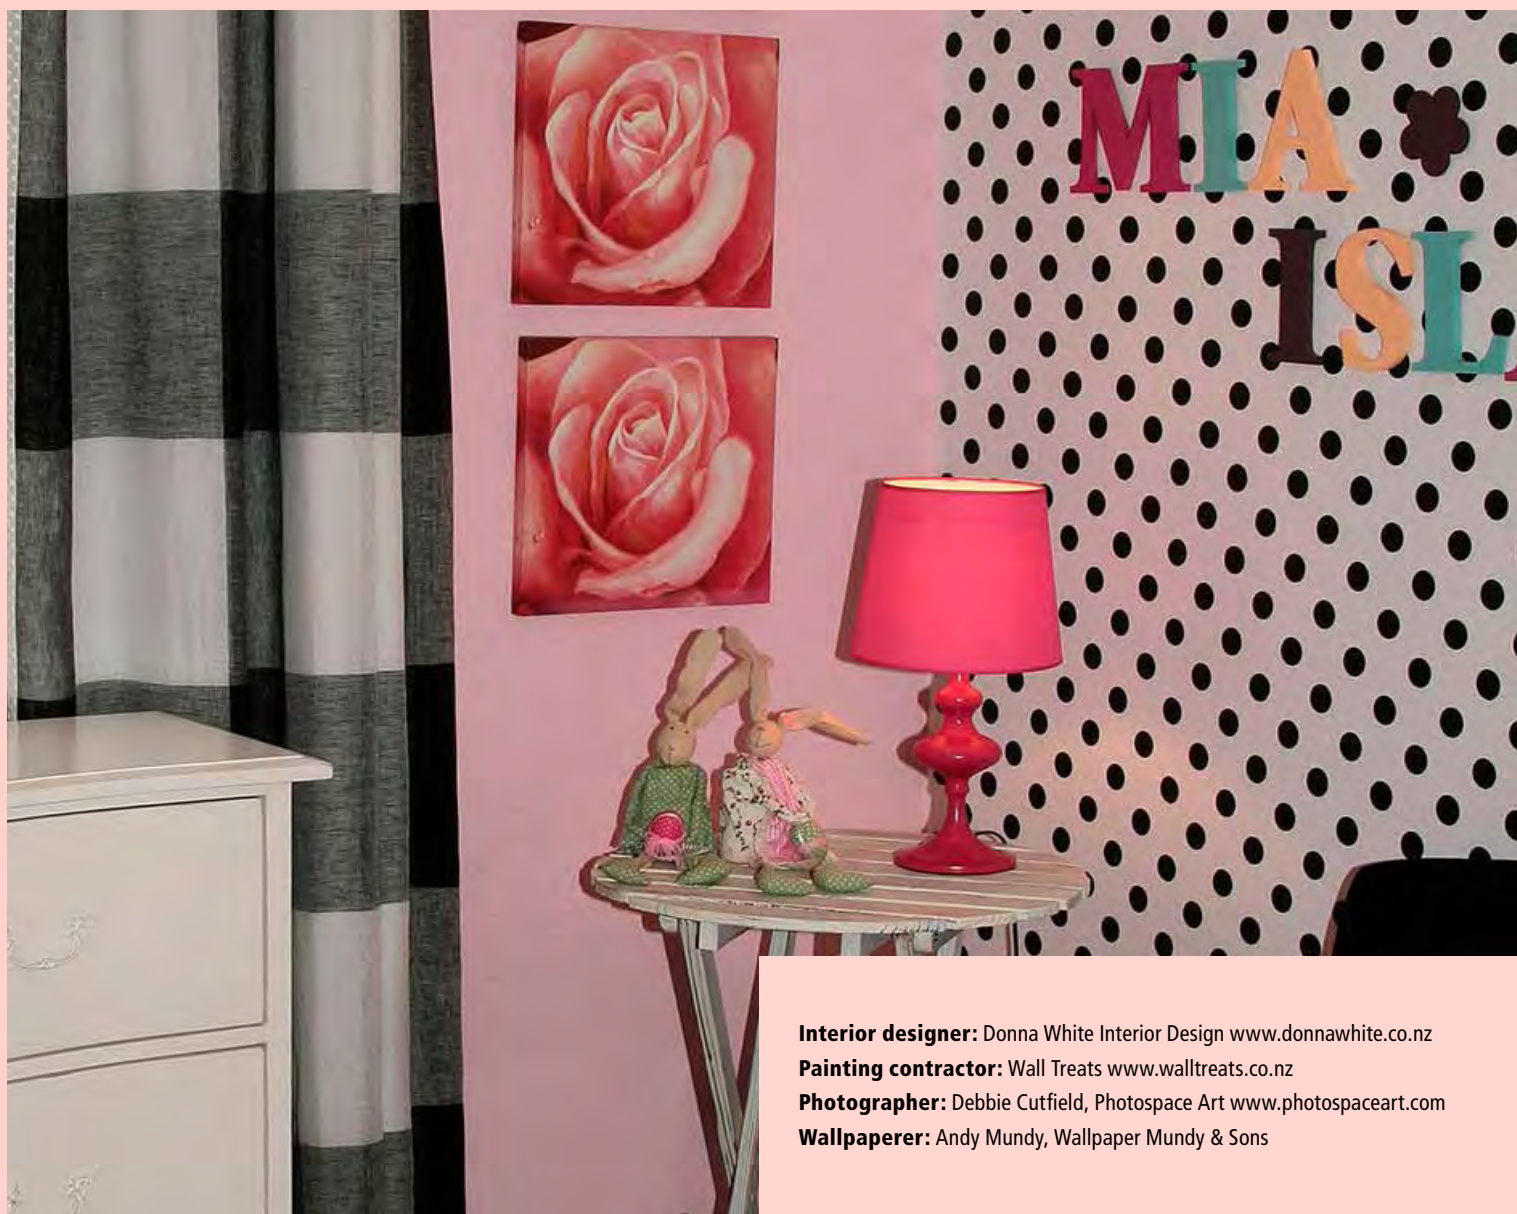

Bedroom for twins

Mt Eden, Auckland

Resene Pink Terrace

This bedroom is for twin baby girls, who are now a year old. The Mt Eden home is a sophisticated scheme in black, white and red. The twins' bedroom is an age-appropriate interpretation of this theme.

Black and white is represented in many patterns and textures in the room from the spotted wallpaper to the plaid curtains, upholstery fabric and the white feet and wooden trim on the sofa. It was appropriate to select a contrasting

wallpaper baby pink in colour with stylised flowers that gives another twist to dots. Dots are also seen in small pink circular floor rugs, paper flowers hanging from the ceiling, the drum ceiling pendant, and the mirror.

The inspiration for the pops of colour in the room come from the colourful floor rug.

The room had been wallpapered, and so it made sense to wallpaper again. The interior designer had an interior

scheme in mind, and happily Resene had the wallpaper - Schoner Wohnen 2011 and Boys & Girls III 1721-50 - to fill the vision. The wallpaper was joined with a wardrobe front in **Resene Cosmos** and all trims in **Resene Rice Cake**.

The bedroom will change as the girls grow out of their cots. However, the wallpaper will remain in the foreseeable future, because it is an exciting scheme to be creative with.

Interior designer: Donna White Interior Design www.donnawhite.co.nz

Painting contractor: Wall Treats www.walltreats.co.nz

Photographer: Debbie Cutfield, Photospace Art www.photospaceart.com

Wallpaperer: Andy Mundy, Wallpaper Mundy & Sons