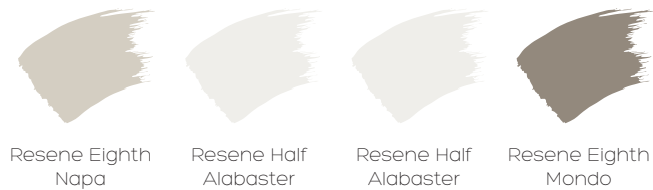

**AVAILABLE IN 5 COLOURS:
FROST, CHALK, BIRCH, ASH, SLATE**

Suitable for roller blinds, roman blinds & panel glides.

HOW IT'S MADE

COMPOSITION:	<i>100% Polyester</i>
WIDTH:	<i>250cm - also available in Vertical 127mm*</i>
ROLL LENGTH:	<i>20-25m rolls (100m for verticals)</i>
WEIGHT:	<i>410gsm +/- 10%</i>

**Tremont is also available as a Vertical blind fabric (127mm wide) in both Blockout & translucent. Colours available are Frost, Chalk & Birch. We use a coordinated colour backing for the Tremont Vertical fabric.*

www.fourfamilies.com.au

Resene
the paint the professionals use
Nice and Neutral

TREMONT

Wall colour Trim & joinery Ceiling Accent colour

FROST

CHALK

BIRCH

ASH

SLATE

Resene
the paint the professionals use

Touches of Colour

Wall colour Trim & joinery Ceiling Accent colour

Resene
the paint the professionals use

Colour Lover

Wall colour Trim & joinery Ceiling Accent colour