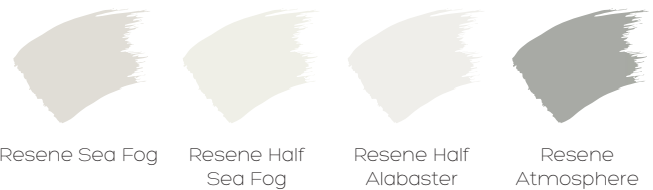

**AVAILABLE IN 5 COLOURS:
FROST, CHALK, BIRCH, ASH, SLATE**

Suitable for roller blinds, roman blinds & panel glides.

HOW IT'S MADE

COMPOSITION:	<i>100% Polyester</i>
WIDTH:	<i>250cm - also available in Vertical 127mm*</i>
ROLL LENGTH:	<i>20-25m rolls (100m for verticals)</i>
WEIGHT:	<i>410gsm +/- 10%</i>

www.fourfamilies.com.au

Resene
the paint the professionals use
Nice and Neutral

TREMONT

Wall colour Trim & joinery Ceiling Accent colour

FROST

CHALK

BIRCH

ASH

SLATE

Resene
the paint the professionals use

Touches of Colour

Wall colour Trim & joinery Ceiling Accent colour

Resene
the paint the professionals use

Colour Lover

Wall colour Trim & joinery Ceiling Accent colour

Colours shown are a representation only. Blinds matched to paint colours may differ batch to batch due to the fabric, texture, sheen and processing. Please refer to the actual blind product sample, or for paint choices, the actual Resene paint sample, before making your final choice. We recommend choosing complementary, not matching, paint colours to work with your blind colour.