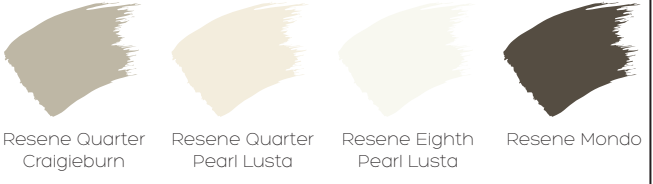

# Resene

the paint the professionals use

### AVAILABLE IN 5 COLOURS:

**SNOW, CINNAMON, COCOA, GUNMETAL, MIDNIGHT**

*Suitable for roller blinds, roman blinds & panel glides.*

**Resene**  
the paint the professionals use  
**Nice and Neutral**

**Resene**  
the paint the professionals use  
**Touches of Colour**

**Resene**  
the paint the professionals use  
**Colour Lover**

**PARNELL**

Wall colour   Trim & joinery   Ceiling   Accent colour

Wall colour   Trim & joinery   Ceiling   Accent colour

Wall colour   Trim & joinery   Ceiling   Accent colour

Colours shown are a representation only. Blinds matched to paint colours may differ batch to batch due to the fabric, texture, sheen and processing. Please refer to the actual blind product sample, or for paint choices, the actual Resene paint sample, before making your final choice. We recommend choosing complementary, not matching, paint colours to work with your blind colour.