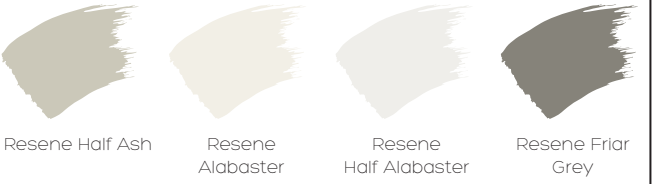

# Resene

the paint the professionals use

### AVAILABLE IN 5 COLOURS:

**SNOW, CINNAMON, COCOA, GUNMETAL, MIDNIGHT**

*Suitable for roller blinds, roman blinds & panel glides.*

**Resene**  
the paint the professionals use  
**Nice and Neutral**

**Resene**  
the paint the professionals use  
**Touches of Colour**

**Resene**  
the paint the professionals use  
**Colour Lover**

**PARNELL**

Wall colour   Trim & joinery   Ceiling   Accent colour

Wall colour   Trim & joinery   Ceiling   Accent colour

Wall colour   Trim & joinery   Ceiling   Accent colour

Colours shown are a representation only. Blinds matched to paint colours may differ batch to batch due to the fabric, texture, sheen and processing. Please refer to the actual blind product sample, or for paint choices, the actual Resene paint sample, before making your final choice. We recommend choosing complementary, not matching, paint colours to work with your blind colour.