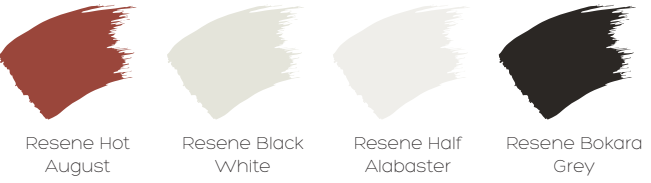

Resene
the paint the professionals use
Nice and Neutral

Resene
the paint the professionals use
Touches of Colour

Resene
the paint the professionals use
Colour Lover

PARNELL

Wall colour   Trim & joinery   Ceiling   Accent colour

Wall colour   Trim & joinery   Ceiling   Accent colour

Wall colour   Trim & joinery   Ceiling   Accent colour

Colours shown are a representation only. Blinds matched to paint colours may differ batch to batch due to the fabric, texture, sheen and processing. Please refer to the actual blind product sample, or for paint choices, the actual Resene paint sample, before making your final choice. We recommend choosing complementary, not matching, paint colours to work with your blind colour.