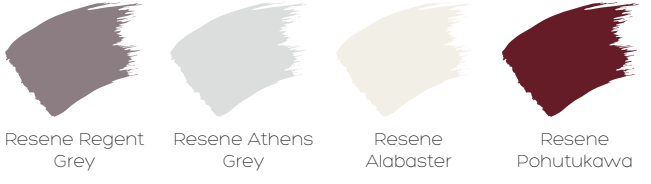

Resene
the paint the professionals use
Nice and Neutral

Resene
the paint the professionals use
Touches of Colour

Resene
the paint the professionals use
Colour Lover

PARNELL

Wall colour   Trim & joinery   Ceiling   Accent colour

Wall colour   Trim & joinery   Ceiling   Accent colour

Wall colour   Trim & joinery   Ceiling   Accent colour

Colours shown are a representation only. Blinds matched to paint colours may differ batch to batch due to the fabric, texture, sheen and processing. Please refer to the actual blind product sample, or for paint choices, the actual Resene paint sample, before making your final choice. We recommend choosing complementary, not matching, paint colours to work with your blind colour.