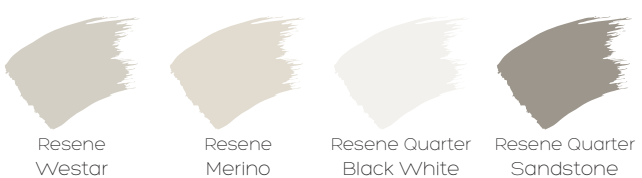

BAUHAUS

COLOUR WISE

by

Resene

&

Four Families

RE-ESTABLISHED 2014
FOUR FAMILIES
blind fabric craftsmanship

Resene

AVAILABLE IN 6 COLOURS:

SHELL, DUSK, DAWN, DOVE, SMOKE, PEPPER

Suitable for roller blinds, roman blinds, panel glides & vertical blinds.

HOW IT'S MADE

COMPOSITION:	<i>100% Polyester, blackout acrylic coating</i>
WIDTH:	<i>300cm</i>
ROLL LENGTH:	<i>20-25m rolls</i>
WEIGHT:	<i>Blockout 400 gsm +/- 10%</i>
SPECIAL TREATMENT	<i>Fluorocarbon soil resistant finish</i>

www.fourfamilies.com.au

BAUHAUS

Wall colour Trim & joinery Ceiling Accent colour

SHELL

DUSK

DAWN

DOVE

SMOKE

PEPPER

Wall colour Trim & joinery Ceiling Accent colour

Wall colour Trim & joinery Ceiling Accent colour