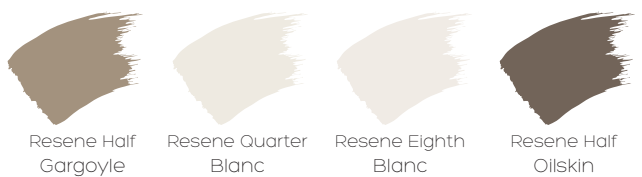

BAUHAUS

COLOUR WISE

by

Resene

&

Four Families

RE-ESTABLISHED 2014
FOUR FAMILIES
blind fabric craftsmanship

Resene

AVAILABLE IN 6 COLOURS:

SHELL, DUSK, DAWN, DOVE, SMOKE, PEPPER

Suitable for roller blinds, roman blinds, panel glides & vertical blinds.

HOW IT'S MADE

COMPOSITION:	<i>100% Polyester, blackout acrylic coating</i>
WIDTH:	<i>300cm</i>
ROLL LENGTH:	<i>20-25m rolls</i>
WEIGHT:	<i>Blockout 400 gsm +/- 10%</i>
SPECIAL TREATMENT	<i>Fluorocarbon soil resistant finish</i>

www.fourfamilies.com.au

BAUHAUS

Wall colour Trim & joinery Ceiling Accent colour

SHELL

DUSK

DAWN

DOVE

SMOKE

PEPPER

Wall colour Trim & joinery Ceiling Accent colour

Wall colour Trim & joinery Ceiling Accent colour