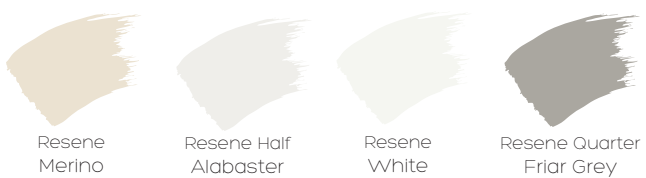

BAUHAUS

COLOUR WISE

by

Resene

&

Four Families

RE-ESTABLISHED 2014
FOUR FAMILIES
blind fabric craftsmanship

Resene

www.fourfamilies.com.au

BAUHAUS

Wall colour Trim & joinery Ceiling Accent colour

SHELL

DUSK

DAWN

DOVE

SMOKE

PEPPER

Wall colour Trim & joinery Ceiling Accent colour

Wall colour Trim & joinery Ceiling Accent colour