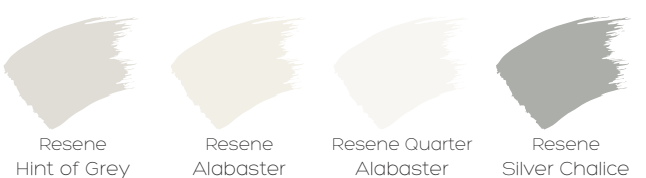

BAUHAUS

COLOUR WISE

by

Resene

&

Four Families

RE-ESTABLISHED 2014
FOUR FAMILIES
blind fabric craftsmanship

Resene

AVAILABLE IN 6 COLOURS:

SHELL, DUSK, DAWN, DOVE, SMOKE, PEPPER

Suitable for roller blinds, roman blinds, panel glides & vertical blinds.

HOW IT'S MADE

COMPOSITION:	<i>100% Polyester, blackout acrylic coating</i>
WIDTH:	<i>300cm</i>
ROLL LENGTH:	<i>20-25m rolls</i>
WEIGHT:	<i>Blockout 400 gsm +/- 10%</i>
SPECIAL TREATMENT	<i>Fluorocarbon soil resistant finish</i>

www.fourfamilies.com.au

BAUHAUS

Wall colour Trim & joinery Ceiling Accent colour

SHELL

DUSK

DAWN

DOVE

SMOKE

PEPPER

Wall colour Trim & joinery Ceiling Accent colour

Wall colour Trim & joinery Ceiling Accent colour