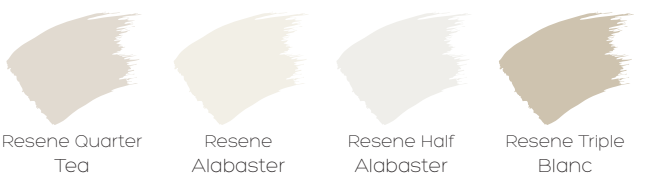

BAUHAUS

COLOUR WISE

by

Resene

&

Four Families

RE-ESTABLISHED 2014
FOUR FAMILIES
blind fabric craftsmanship

Resene

AVAILABLE IN 6 COLOURS:

SHELL, DUSK, DAWN, DOVE, SMOKE, PEPPER

Suitable for roller blinds, roman blinds, panel glides & vertical blinds.

HOW IT'S MADE

COMPOSITION:	<i>100% Polyester, blackout acrylic coating</i>
WIDTH:	<i>300cm</i>
ROLL LENGTH:	<i>20-25m rolls</i>
WEIGHT:	<i>Blockout 400 gsm +/- 10%</i>
SPECIAL TREATMENT	<i>Fluorocarbon soil resistant finish</i>

www.fourfamilies.com.au

BAUHAUS

Wall colour Trim & joinery Ceiling Accent colour

SHELL

DUSK

DAWN

DOVE

SMOKE

PEPPER

Wall colour Trim & joinery Ceiling Accent colour

Wall colour Trim & joinery Ceiling Accent colour