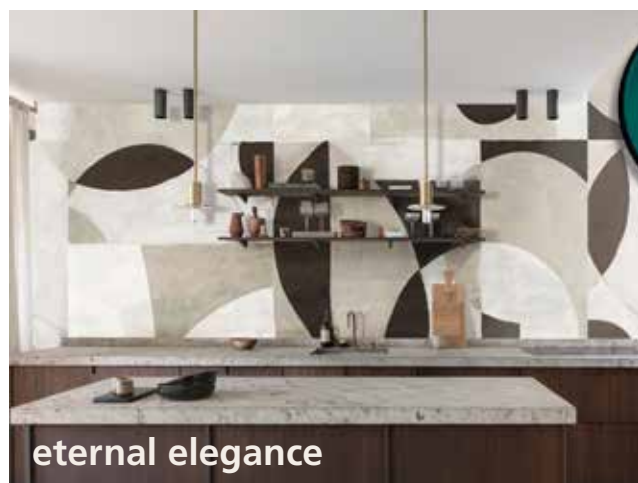

eternal elegance

Create the impact of a hand-painted mural using artistic new wallpaper designs such as Resene Wallpaper Collection DGILA102. Pair with timber cabinetry stained in Resene Colorwood English Walnut, then walls and ceiling in Resene Eighth Blanc. New designs coming to Resene ColorShops in autumn.

☐ Resene Eighth Blanc ☐ Resene Colorwood English Walnut

floor flair

A rug is the perfect finishing touch in a room for comfort and style. Resene Living rugs are super soft underfoot, durable, and, above all, beautiful. This modern Allure design is inspired by Resene Steel Grey, Resene Alabaster, Resene Voltage and Resene Piper for a tranquil, elegant look. Available at selected Mitre 10 MEGA stores from late May.

☐ Resene Alabaster ☐ Resene Voltage
☐ Resene Piper ☐ Resene Steel Grey