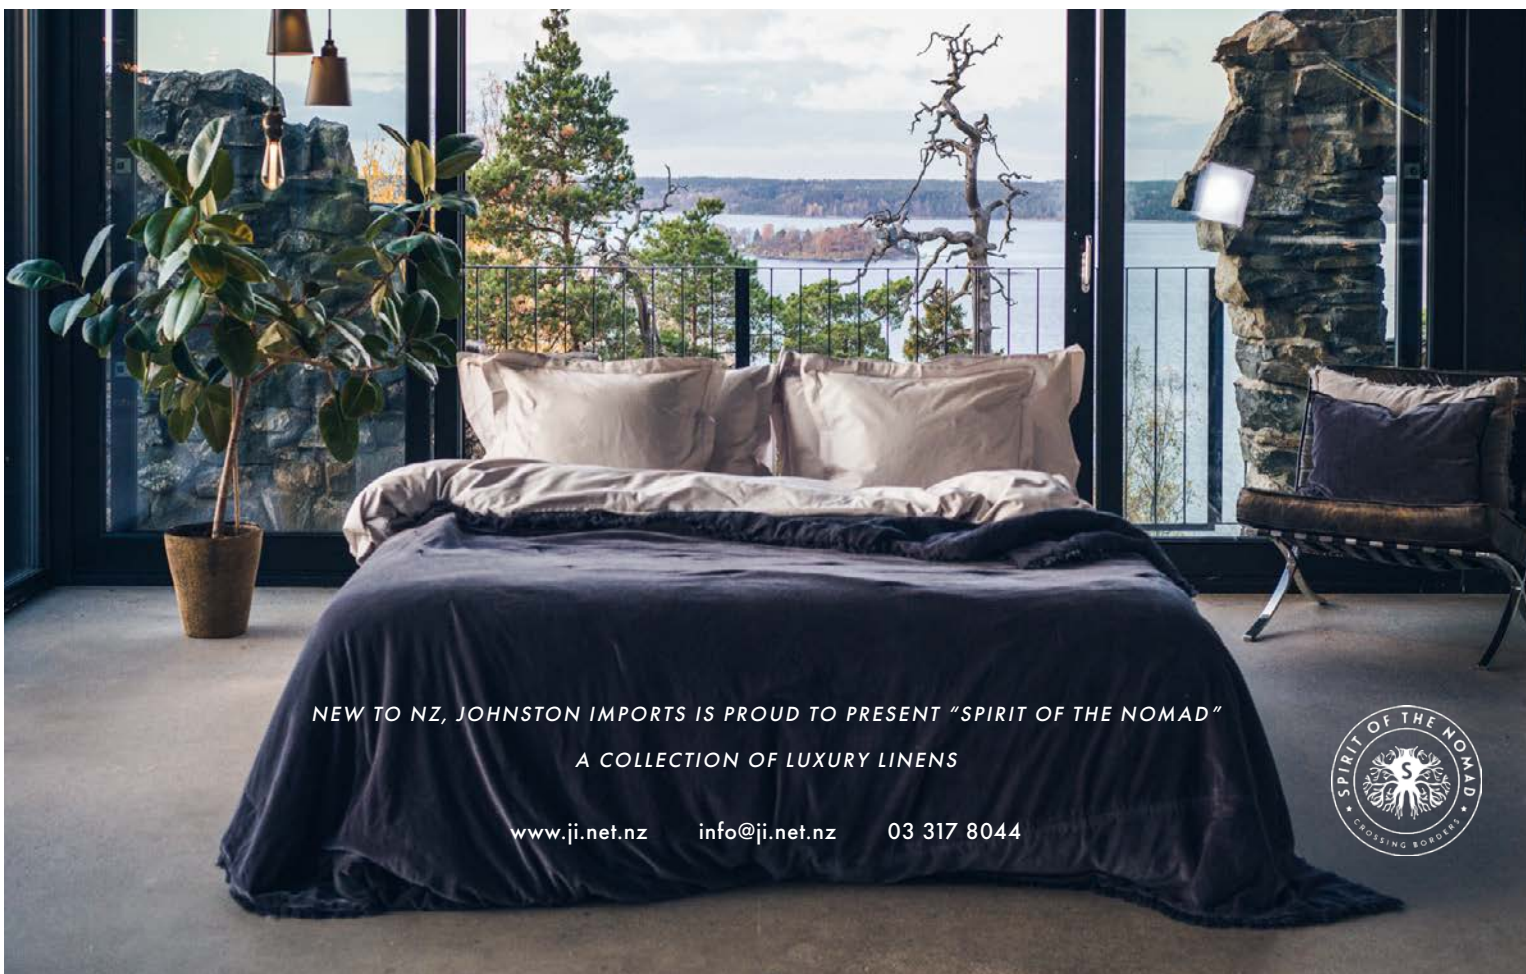

NEW TO NZ, JOHNSTON IMPORTS IS PROUD TO PRESENT "SPIRIT OF THE NOMAD"

A COLLECTION OF LUXURY LINENS

www.ji.net.nz

info@ji.net.nz

03 317 8044