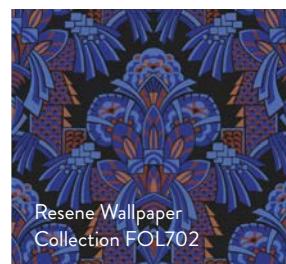

Resene Wallpaper Collection FOL702

A hint of Klimt

The artwork of Austrian painter Gustav Klimt continues to be coveted more than a century after his death. Resene Wallpaper Collection AGA402 captures some of his signature flourishes like simplified florals, curvaceous linework and, of course, gilded details. Backed with a dramatic indigo, this jawdropping wallpaper design has glamour to spare. Whether you're using it in a high-end hotel or restaurant, go all in with elegant finishes teamed with paint colours like Resene Cinder, Resene Ironsand and Resene Duck Egg Blue to make this design the star of the show.