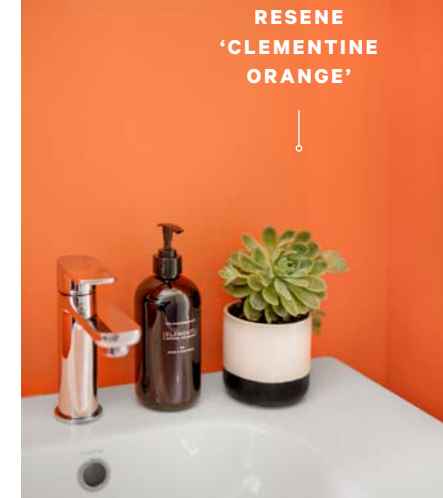

WIN $5000

You could be **one of five finalists** to appear in *Your Home and Garden* and also receive a $250 Resene paint voucher. The overall winner will be chosen from the five finalists, taking the **Resene Colour Home Award title and winning $5000 in cash**. An extended story on the winning home will feature in our April 2019 issue.

HOW TO ENTER

Email photos and a 200-word description of your project to yhg@bauermedia.co.nz with your last name and 'Resene Colour Home' in the subject line. Please include your name, home address, daytime phone number, the names of the Resene colours used and details of when you painted your home. Please credit anyone who assisted you in choosing the colours.

WHAT WE'RE LOOKING FOR

- + Clever interior colour schemes
- + Exciting kids' rooms
- + Amazing paint projects and features
- + Great use of colour in bedrooms
- + Interesting use of exterior colour

MORE COLOURS TO TRY FROM THE NEW RESENE FANDECK

Resene
'I Dare You'

Resene
'Clockwork Orange'

Resene
'Moana'

Resene
'Half Black White'