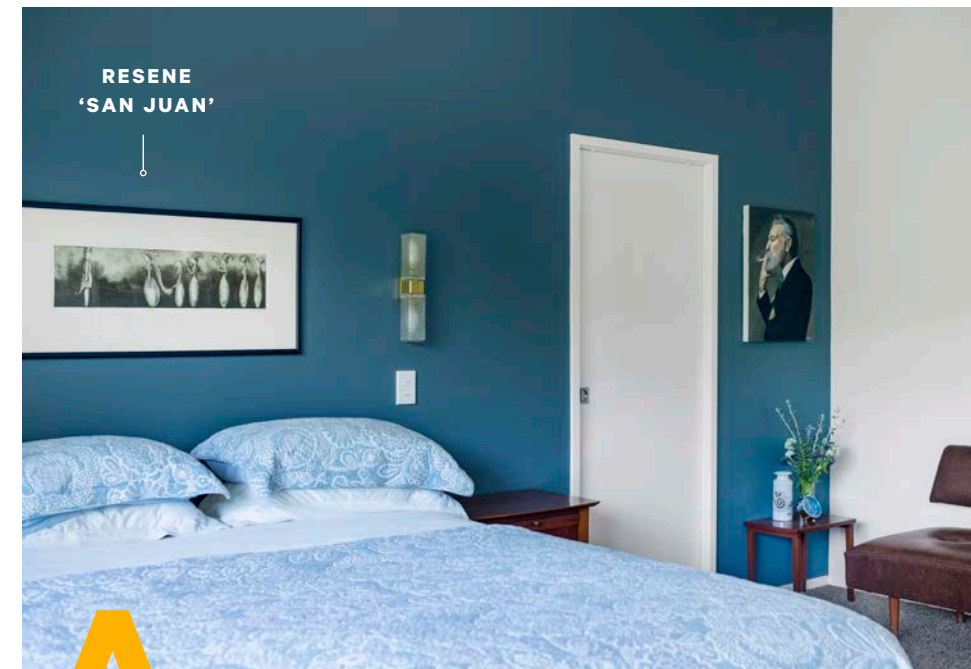

Resene
the paint the professionals use

COLOUR HOME AWARDS

FINALIST
N° 3

Bay dreams

A little colour goes a long way, as this family found when renovating their 1960s Hawke's Bay home

Text by Fiona Ralph. Photography by Florence Charvin.

Splashes of colour give the home its fun factor – there's the brilliant yellow front door in Resene 'Supernova' and a blue feature wall in Resene 'San Juan' in the main bedroom. The bathrooms are painted in Resene 'Half Foggy Grey' with unique colour-blocked feature walls behind each vanity – Resene 'Clementine Orange' in the powder room, Resene 'Supernova' in the family bathroom and turquoise Resene 'Keppel' in the ensuite.